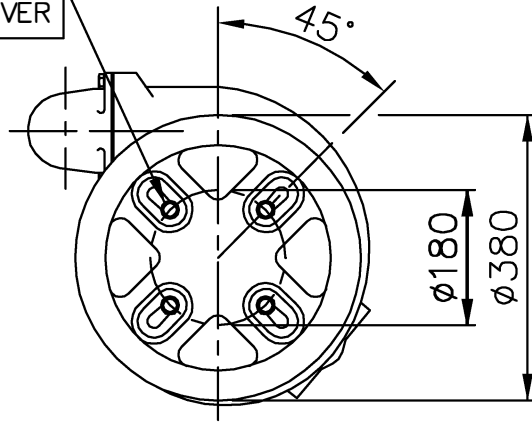

M12 (4X)
 THREADED HOLES SUCTION COVER

Ø100 HOSE SIZE
 NPSM 4-8
 ISO-G 4 A

VIEW -

Weight (kg)
Total
157

Denomination Dimensional drwg Bravo 200-300 Dia 100	Drawn by DS	Checked by	Date 111014
	Scale 1:10		Reg no 5399
	5390700		6