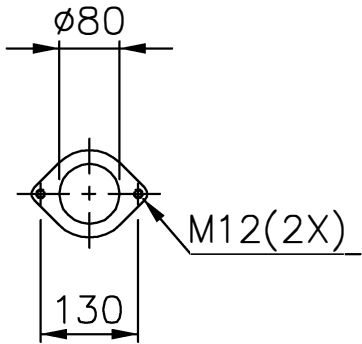

M12 (4X)
 THREADED HOLES SUCTION COVER

Ø100 HOSE SIZE
 NPSM 4-8
 ISO-G 4 A

VIEW -

Weight (kg)
Total
157

Denomination Dimensional drwg Bravo 200-300 Dia 100	Drawn by DS	Checked by	Date 111014
	Scale 1:10		Reg no 5399
	5390700		6