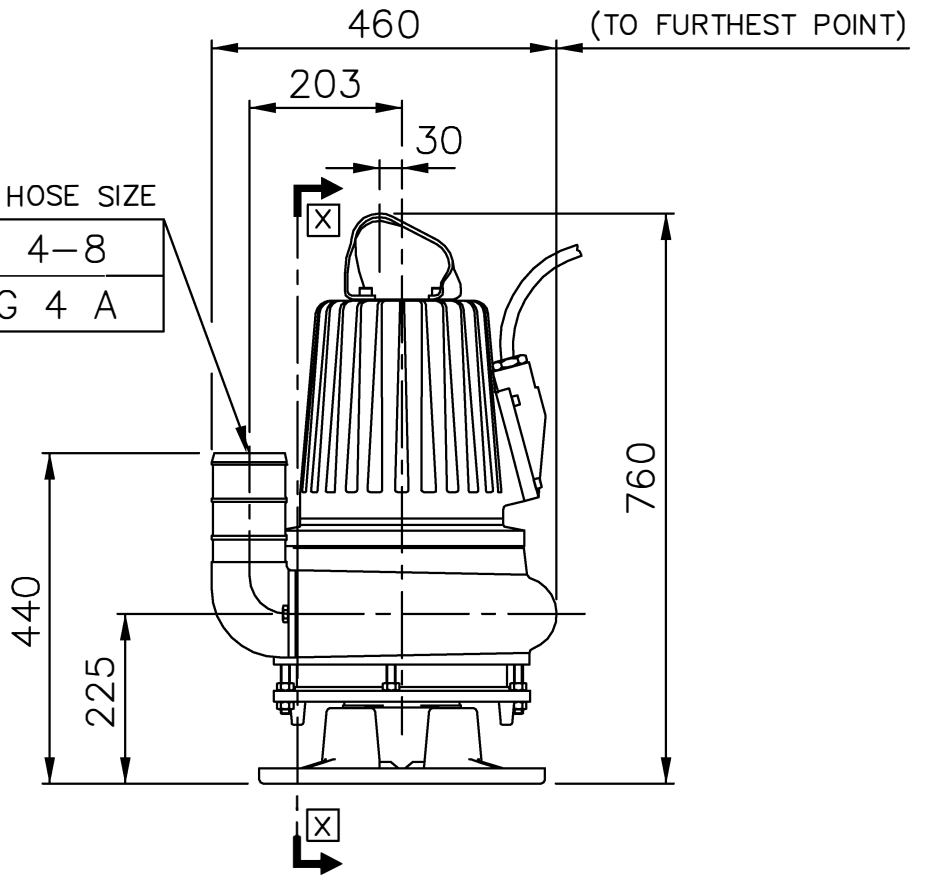

M12 (4X)
 THREADED HOLES SUCTION COVER

Ø100 HOSE SIZE
 NPSM 4-8
 ISO-G 4 A

VIEW -

Weight (kg)
Total
157

Denomination Dimensional drwg Bravo 200-300 Dia 100	Drawn by DS	Checked by	Date 111014
	Scale 1:10		Reg no 5399
	5390700		6