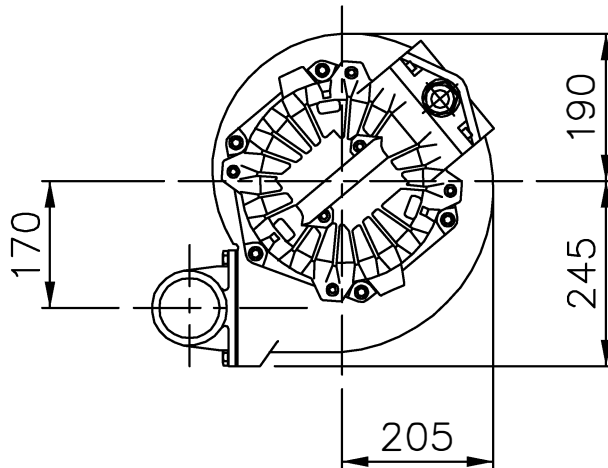

M12 (4X)
 THREADED HOLES SUCTION COVER

Ø100 HOSE SIZE
 NPSM 4-8
 ISO-G 4 A

VIEW -

Weight (kg)
Total
157

Denomination Dimensional drwg Bravo 200-300 Dia 100	Drawn by DS	Checked by	Date 111014
	Scale 1:10		Reg no 5399
	5390700		6